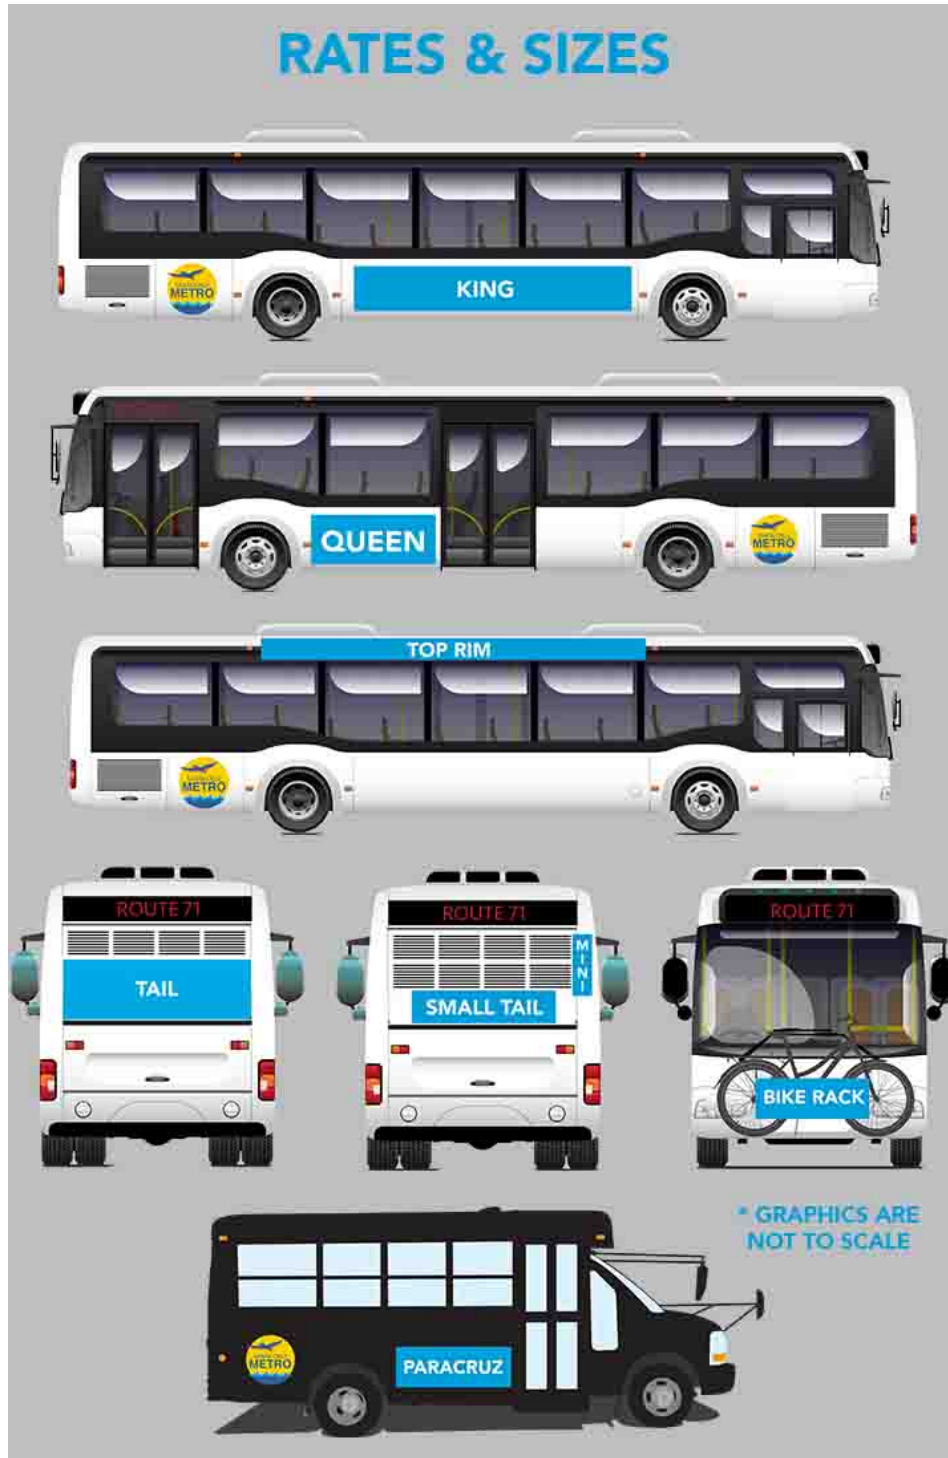

# Santa Cruz METRO Bus Advertising Sizing & Rates

## Santa Cruz METRO Bus Advertising Sizing & Rates

Ad Type	Size	Location
<b>KING</b> (FRAME OR VINYL)	30" X 144"	STREET/DRIVER SIDE
<b>QUEEN</b> (FRAME OR VINYL)	30" X 88"	CURB/PASSENGER LOADING SIDE
<b>TAIL</b> (FRAME OR VINYL)	21" X 72"	BACK/REAR
<b>SMALL TAIL</b> (VINYL ONLY)	12" x 40"	BACK/REAR
<b>MINI TAIL</b> (VINYL ONLY)	EMAIL FOR DETAILS	BACK/REAR
<b>TOP RIM</b> (VINYL ONLY)	EMAIL FOR DETAILS	TOP SIDE RIM PANELS
<b>BIKE RACK</b> (VINYL ONLY)	EMAIL FOR DETAILS	FRONT BIKE RACK
<b>INTERIOR CAR CARDS</b>	11" x 17"	INTERIOR ADVERTISING
<b>PARACRUZ ADS</b> (VINYL ONLY)	21" X 72"	STREET & CURB SIDE

Ad Size	1 Month Rate	3 Month Rate 0% DISCOUNT	6 Month Rate 10% DISCOUNT	12 Month Rate 15% DISCOUNT
<b>KING</b>	\$420	\$420	\$380	\$360
<b>QUEEN</b>	\$265	\$265	\$240	\$225
<b>TAIL</b>	\$440	\$440	\$395	\$375
<b>SMALL TAIL</b>	\$270	\$270	\$240	\$230
<b>MINI TAIL</b>	\$200	\$200	\$180	\$170
<b>TOP RIM</b>	\$300	\$300	\$270	\$255
<b>BIKE RACK</b>	\$130	\$130	\$115	\$110
<b>CAR CARDS</b>	\$25	\$23	\$22	\$20
<b>PARACRUZ VANS SIDES</b>	\$240	\$240	\$215	\$205

### FRAME AD MOUNTING COSTS

KING \$75 PER SIGN\*

QUEEN \$50 PER SIGN\*

TAIL \$35 PER SIGN\*

CAR CARDS \$5 PER SIGN\*

\*ONE TIME CHARGE AT INSTALL & CAMPAIGN CHANGE

**VINYL MOUNTING COSTS DETERMINED BY VENDOR**